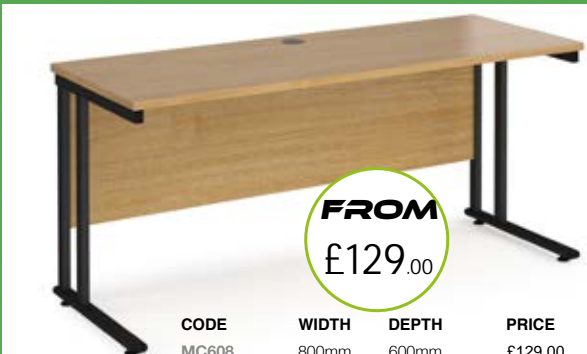

600MM STRAIGHT DESKS

FROM
£129.00

CODE	WIDTH	DEPTH	PRICE
MC608	800mm	600mm	£129.00
MC610	1000mm	600mm	£130.00
MC612	1200mm	600mm	£132.00
MC614	1400mm	600mm	£140.00
MC616	1600mm	600mm	£144.00

Width
600

Please add frame colour followed by top finish when ordering
e.g MC616 with black frame in oak = MC616KO